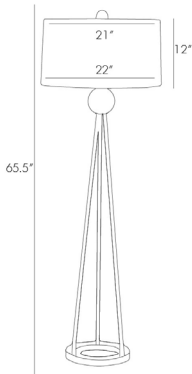

ARTERIOS

HADLEY FLOOR LAMP

79932-555

H: 65.5 IN, Dia: 22.00 IN

Matte Black Steel

Contract Suitable As Is

Contemporary iron floor lamp with three black rods which form a tripod from the open circle brass base and connect at the top to an antique brass finish ball accent. Topped with a black shade with mustard gold lining and a matching brass ball finial. 3-way switch.

APPEARANCE

Material	Microfiber, Steel
Finish	Antique Brass, Black, Gold
Top Coat/Sealant	true
Finial Description	Decorative metal to match - packed with

DIMENSIONS

Shade	Top: 21.00 IN, Dia: 22.00 IN, Side: 12 IN
Body	H: 49.5 IN, Dia: 12.00 IN
Neck	H: 2 IN, Dia: 1.00 IN
Foot Print	Dia: 12.00 IN
Harp	9.0 IN

WIRING

Rating	Indoor Only
Tilt Test	8 Degrees - UL
Cord	12 FT, Clear/Silver
Socket	1, Black, Type A- E26, 3-Way
Switch	3-Way Rotary, At Socket
Maximum Watt	150
Voltage	110-120 V

CERTIFICATIONS

Cerifications	Mexico China, EU, United Kingdom, Middle East, United States, Canada
---------------	---

COMPLIANCY

UL/ETL	Yes
CB	Yes
RoHS	true

SHIPPING

Product Weight	16 LBS
Gross Weight 1	18.5 LBS
Gross Weight 2	3 LBS
Shipping Box 1	H: 61 IN, L: 15 IN, W: 15 IN
Shipping Box 2	H: 12 IN, L: 22 IN, W: 22 IN

ADDITIONAL INFO